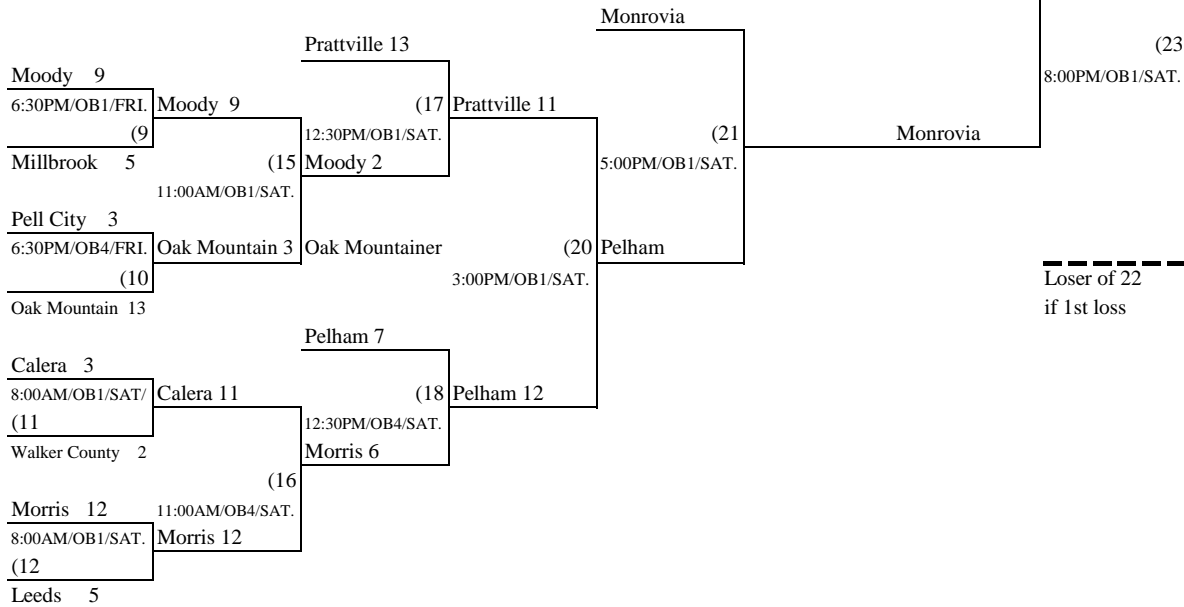

Alabama NSA 2010 All Star State Tournament 12U

Winner's Bracket

Loser's Bracket

Loser of 22 if 1st loss

(23) Winner