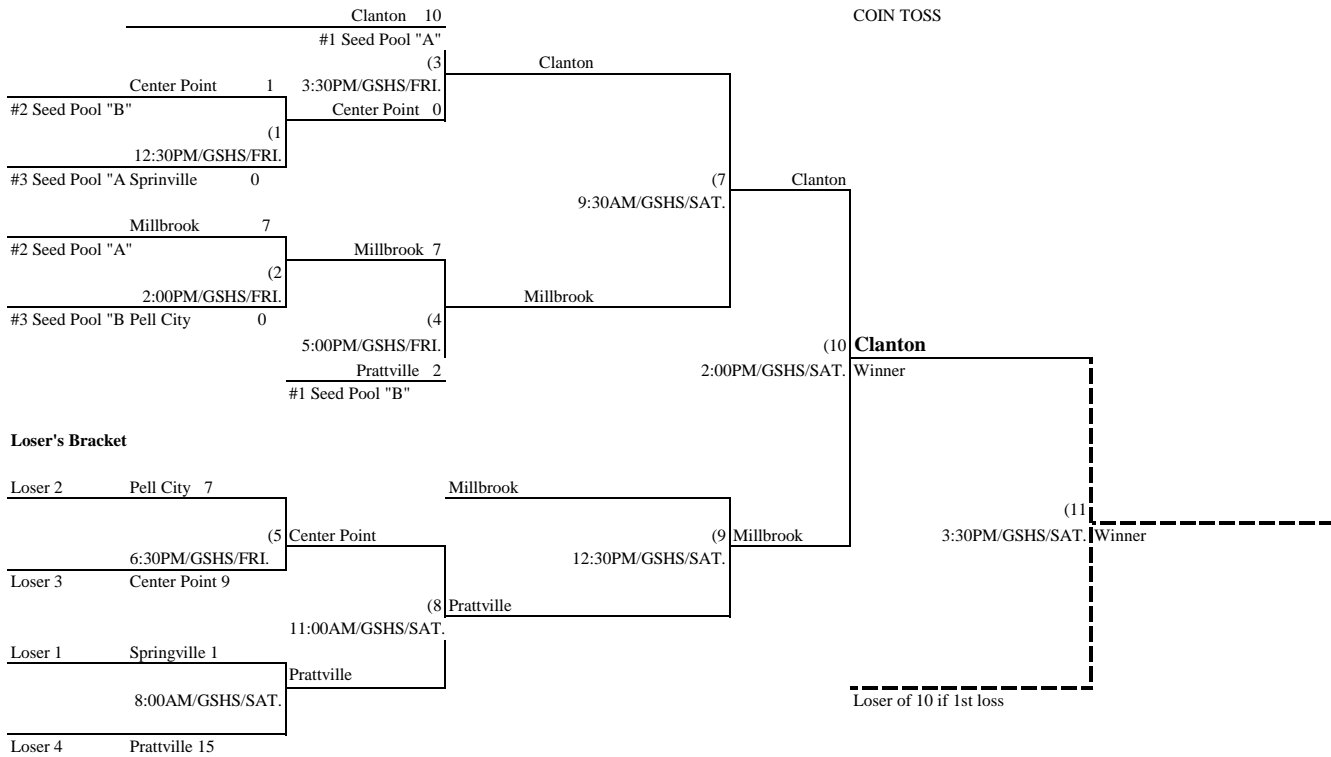

Alabama NSA 2010 All Star State Tournament 16/18U

Gulf Shores/Orange Beach, AL
June 24, 25, 25, 2010

Pool A		Teams
A1	#1 South Central	Clanton
A2	#2 North Central	Springville
A3	#3 South Central	Millbrook
Pool B		Teams
B1	#1 North Central	Center Point
B2	#2 South Central	Prattville
B3	#3 North Central	Pell City

Seeding

- A1 Clanton
- A2 Millbrook
- A3 Springville
- B1 Prattville
- B2 Center Point
- B3 Pell City

Pool A	Game Times/Field	Pool B	Game Times/Field
A1 v A2	15/0	B1 v B2	1/3
A2 v A3	1/11	B2 v B3	8/4
A1 v A3	4/2	B1 v B3	4/2

- WINS/LOSSES
- HEAD TO HEAD
- POINTS
- RUNS ALLOWED
- RUNS SCORED
- COIN TOSS

Winner's Bracket

Loser's Bracket